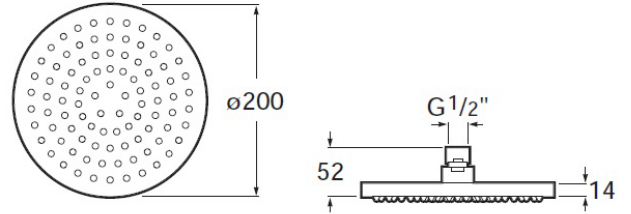

RAINSENSE

Shower head for ceiling or wall installation.
Support kit / arm not included.

TECHNICAL DRAWINGS

FEATURES

- Finish: Chrome
- Installation place: Ceiling, Wall
- Number of functions: 1
- Number of ways: 1
- Publication Status
- Shower arm: Not included
- Shower head diameter (mm): 200
- Shower head shape: Circular
- SparePartType: standard

Easyclean ®

Function types
Function types: Rain

COMPATIBLE WITH

Straight wall arm for shower head

5B0150C00

Straight wall arm for shower head

5B0250C00

Straight wall arm for shower head

5B0350C00

Straight ceiling arm for shower head

5B0450C00

Straight ceiling arm for shower head

5B0550C00

Straight ceiling arm for shower head

5B0650C00

Built-in thermostatic bath-shower mixer (2 ways) with automatic diverter. Includes the built-in subset and the trim plate